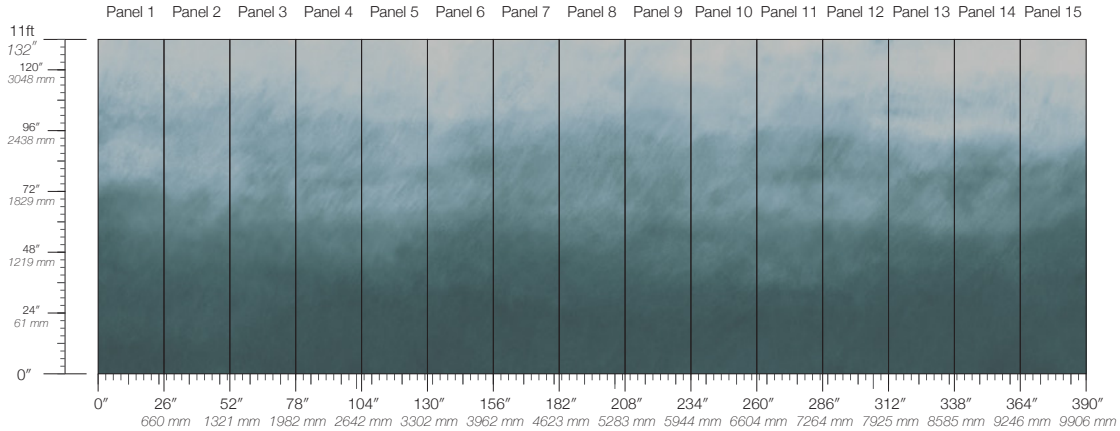

Colorwash Evolve

Suitable for residential and some commercial projects

COLOR

Evolve

STOCK

Made to order

MAINTENANCE

Water-based cleanser

CONTACT

sales@calicowallpaper.com
+1 718 243 1705
57 Lispenard Street
New York, NY 10013 USA

ITEM

4645

LEAD TIME

4 weeks to print

ENVIRONMENTAL

FSC Certified Content

CONTENT

Clay-Coated Paper

MINIMUM

1 panel

SPECS

100% Cellulose face
Non-woven backing
7.1 oz per linear yard
117 g per linear meter
Smooth surface texture

DISCLAIMER

Refer to our website to see the full mural artwork. Reference the physical sample for color and texture. Panel maps represent mural artwork only.

PANEL WIDTH

26" / 661 mm trimmed

PRICE

Available upon request

PANEL HEIGHT

132" / 3353 mm standard
192" / 4877 mm extended

ORIGIN

USA

TESTING

(US) ASTM E84 Adhered Class A

REPEAT

Non-repeating

DETAILS

Custom options available