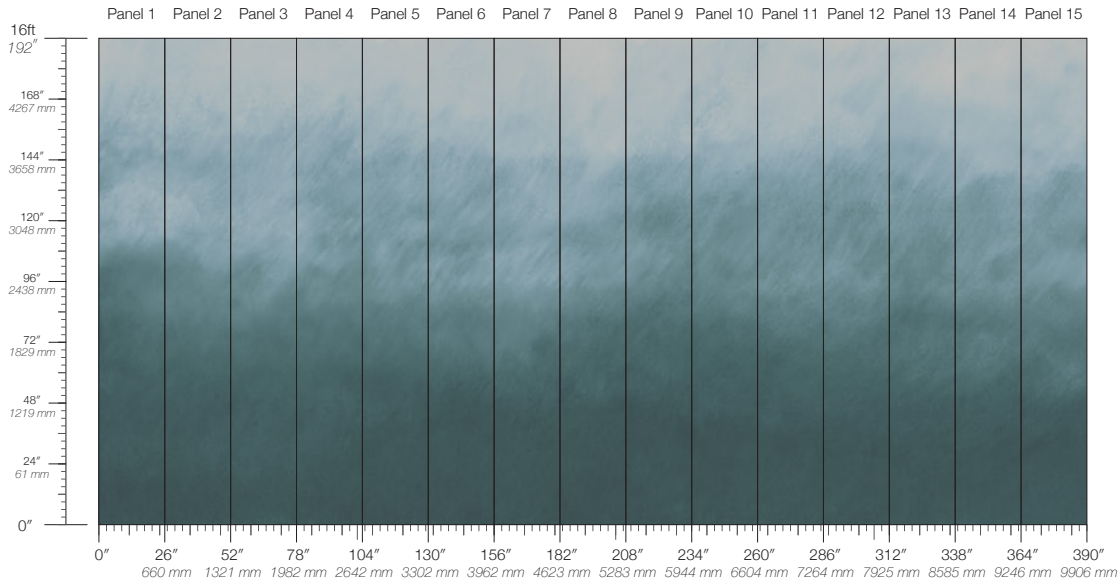

Colorwash Evolve

Suitable for residential and some commercial projects

COLOR

Evolve

STOCK

Made to order

MAINTENANCE

Water-based cleanser

CONTACT

sales@calicowallpaper.com
+1 718 243 1705
57 Lispenard Street
New York, NY 10013 USA

ITEM

4645

LEAD TIME

4 weeks to print

ENVIRONMENTAL

FSC Certified Content

CONTENT

Clay-Coated Paper

MINIMUM

1 panel

SPECS

100% Cellulose face
Non-woven backing
7.1 oz per linear yard
117 g per linear meter
Smooth surface texture

DISCLAIMER

Refer to our website to see the full mural artwork. Reference the physical sample for color and texture. Panel maps represent mural artwork only.

PANEL WIDTH

26" / 661 mm trimmed

PRICE

Available upon request

PANEL HEIGHT

132" / 3353 mm standard
192" / 4877 mm extended

ORIGIN

USA

TESTING

(US) ASTM E84 Adhered Class A

REPEAT

Non-repeating

DETAILS

Custom options available